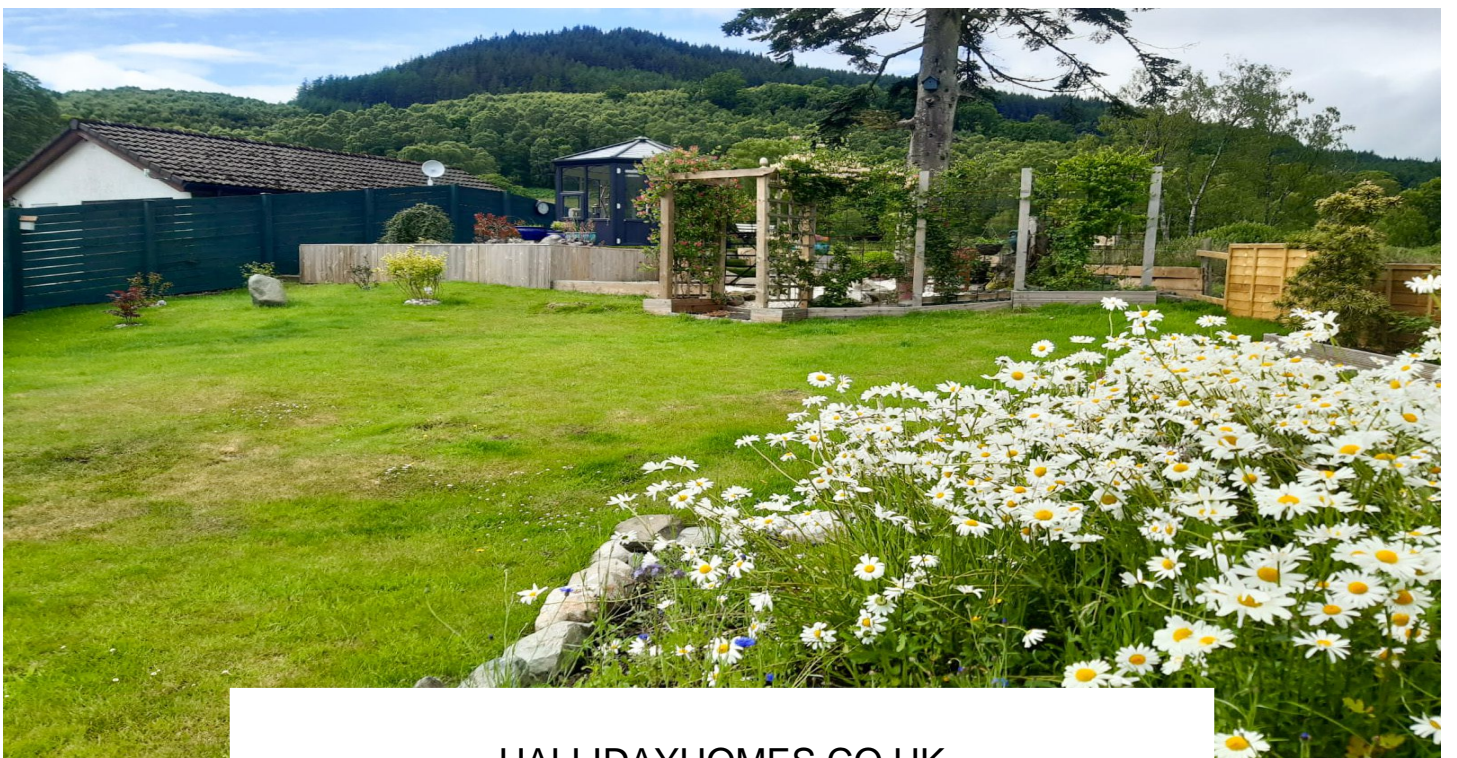

## Wester Brig O'Turk

*Presented to the market is "Wester" a traditional detached cottage of genuine charm and character and situated in a most tranquil setting with "The Great Trossachs Path" and "Lendrick Hill" on your doorstep.*

## Wester

*Presented to the market is "Wester" a traditional detached cottage of genuine charm and character and situated in a most tranquil setting with "The Great Trossachs Path" and "Lendrick Hill" on your doorstep. Surrounded by mature woodlands rich in wildlife and history, the property offers peaceful country living and is ideal for outdoor pursuits such as walking, cycling, fishing and hill walking.*

*Externally to the front is an area of gravel which flows into a large gravel driveway to the right-hand side and rear. The rear garden grounds, which wrap around to the front, are mainly laid with lawn with various seating areas, BBQ area, raised bedding and a selection of trees and shrubs. The garden is bound by slatted and post and wire fencing.*

*The property has a single garage, wood store, large wooden shed and a metal shed. At the top of the garden is a detached sunroom which sits on a raised patio and has stunning, peaceful, views over the surrounding countryside.*